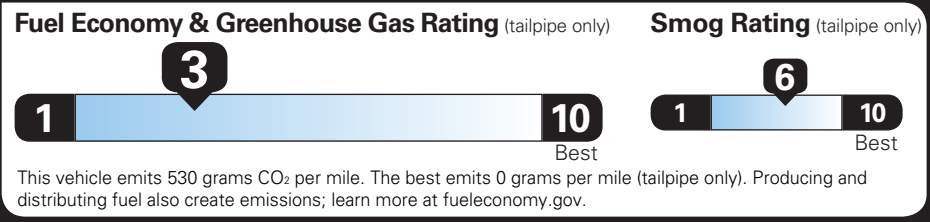

EPA DOT Fuel Economy and Environment

Gasoline Vehicle

TAHOE 2WD

Fuel Economy

17 MPG combined city/hwy

15 MPG city

20 MPG highway

5.9 gallons per 100 miles

You spend $6,000 more in fuel costs over 5 years compared to the average new vehicle.

Standard SUVs range from 12 to 115 MPG. The best vehicle rates 140 MPGe.

Annual fuel cost $3,100